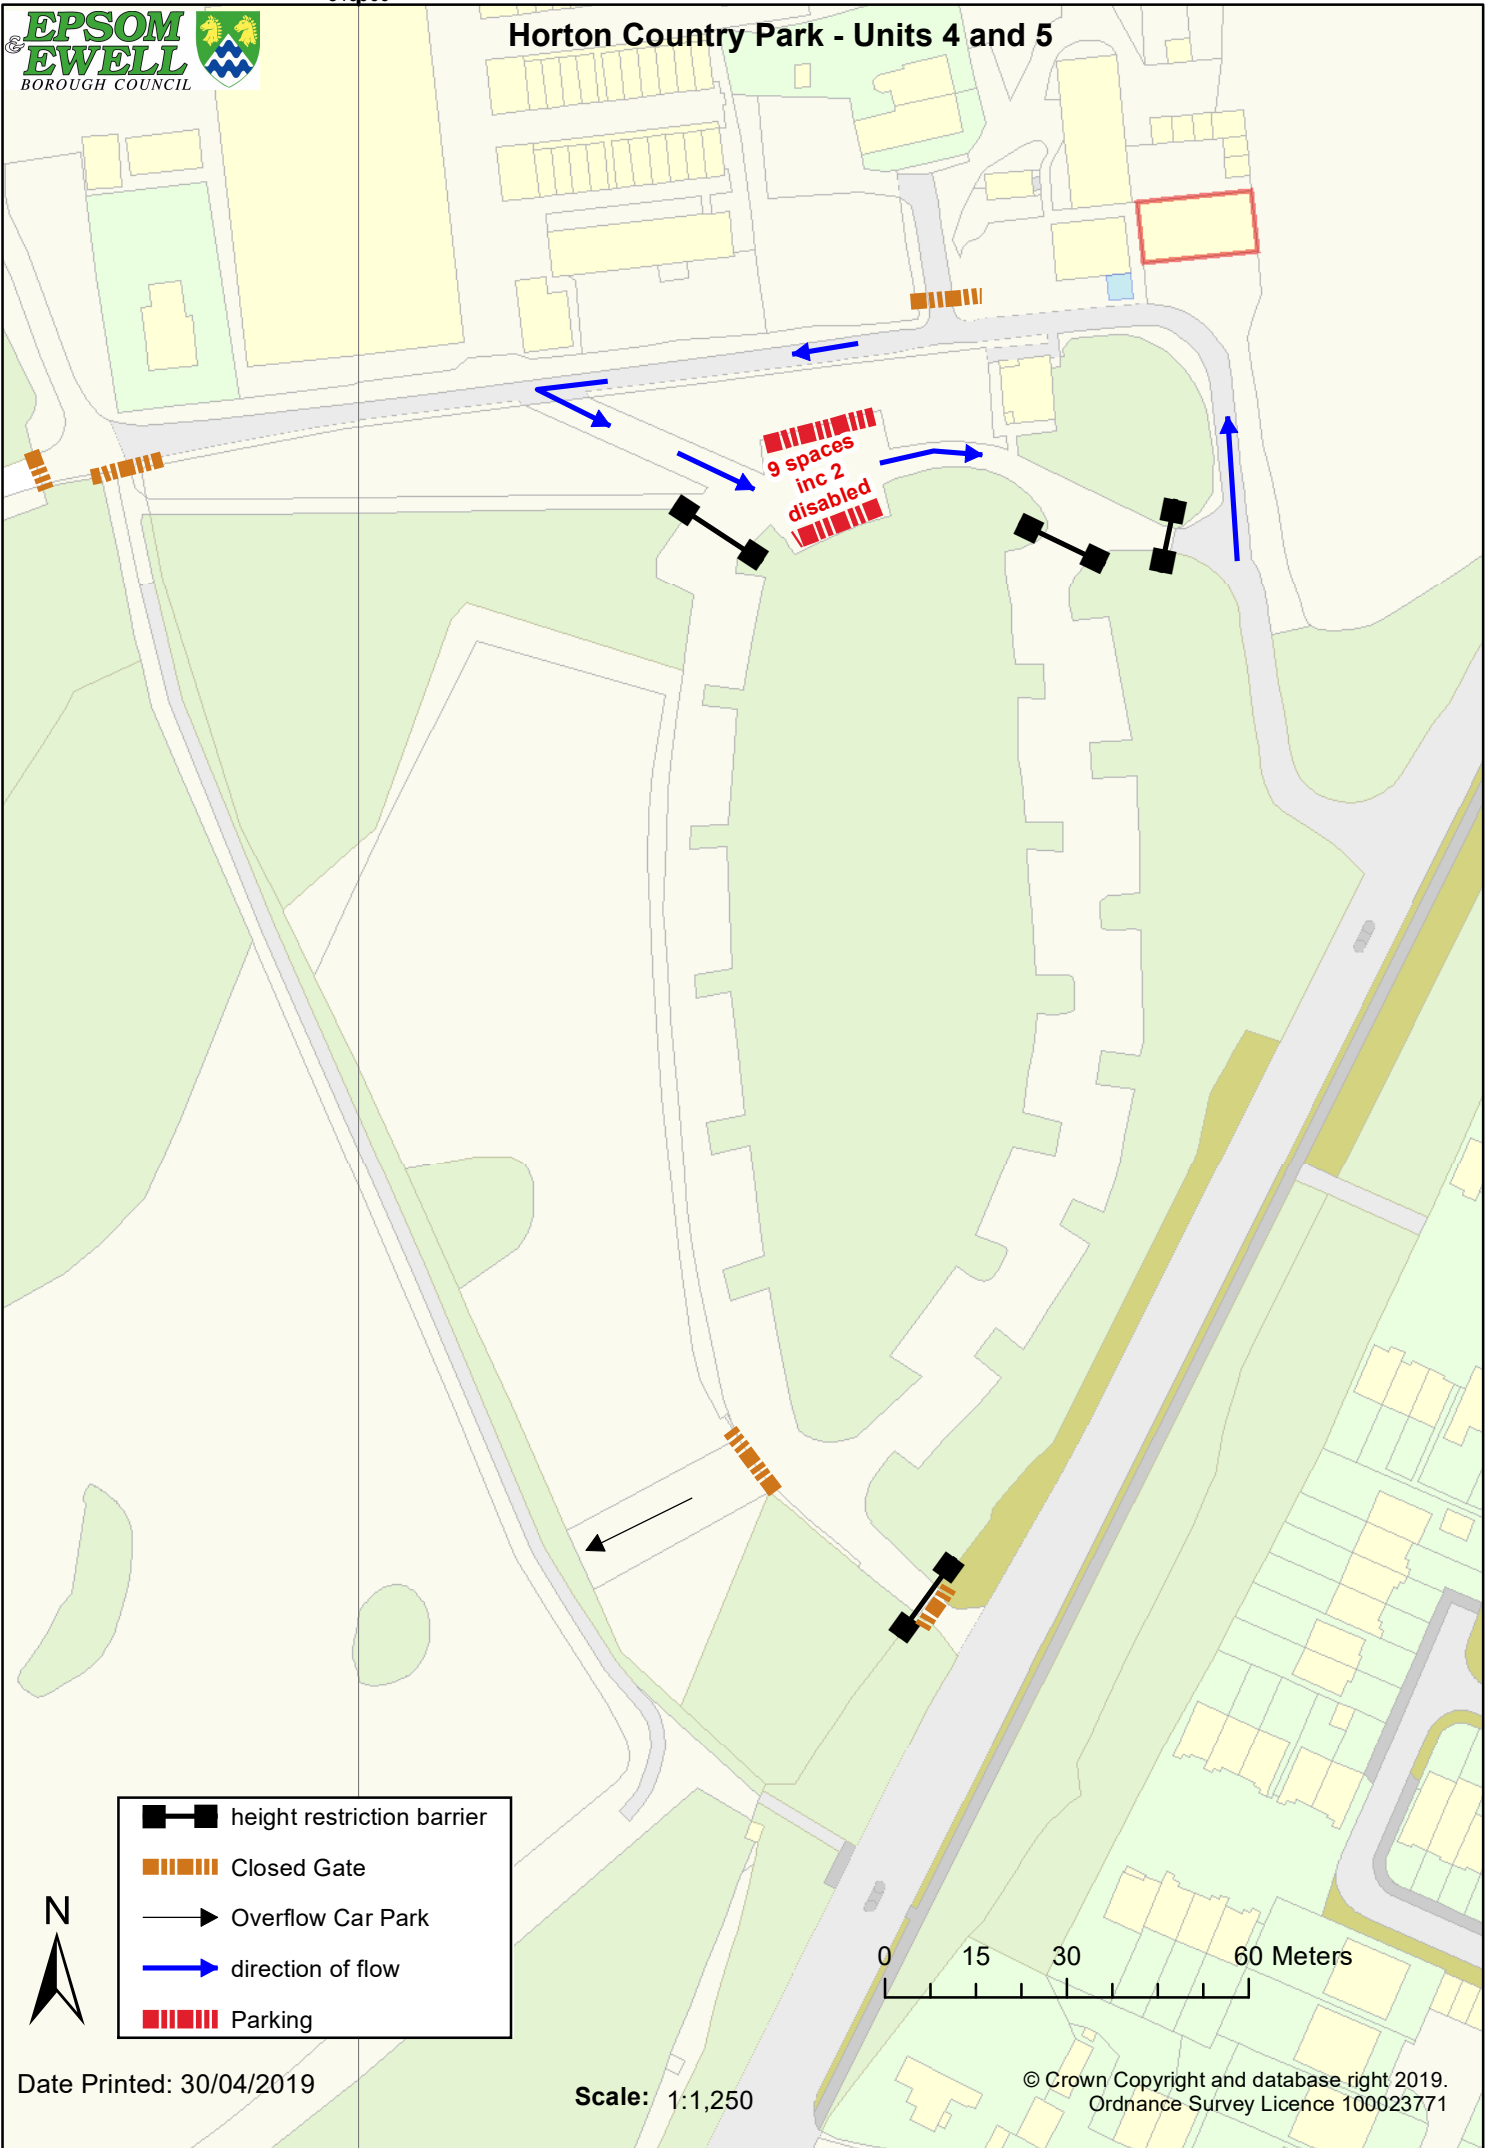

Horton Country Park - Units 4 and 5

-  height restriction barrier
-  Closed Gate
-  Overflow Car Park
-  direction of flow
-  Parking

0 15 30 60 Meters