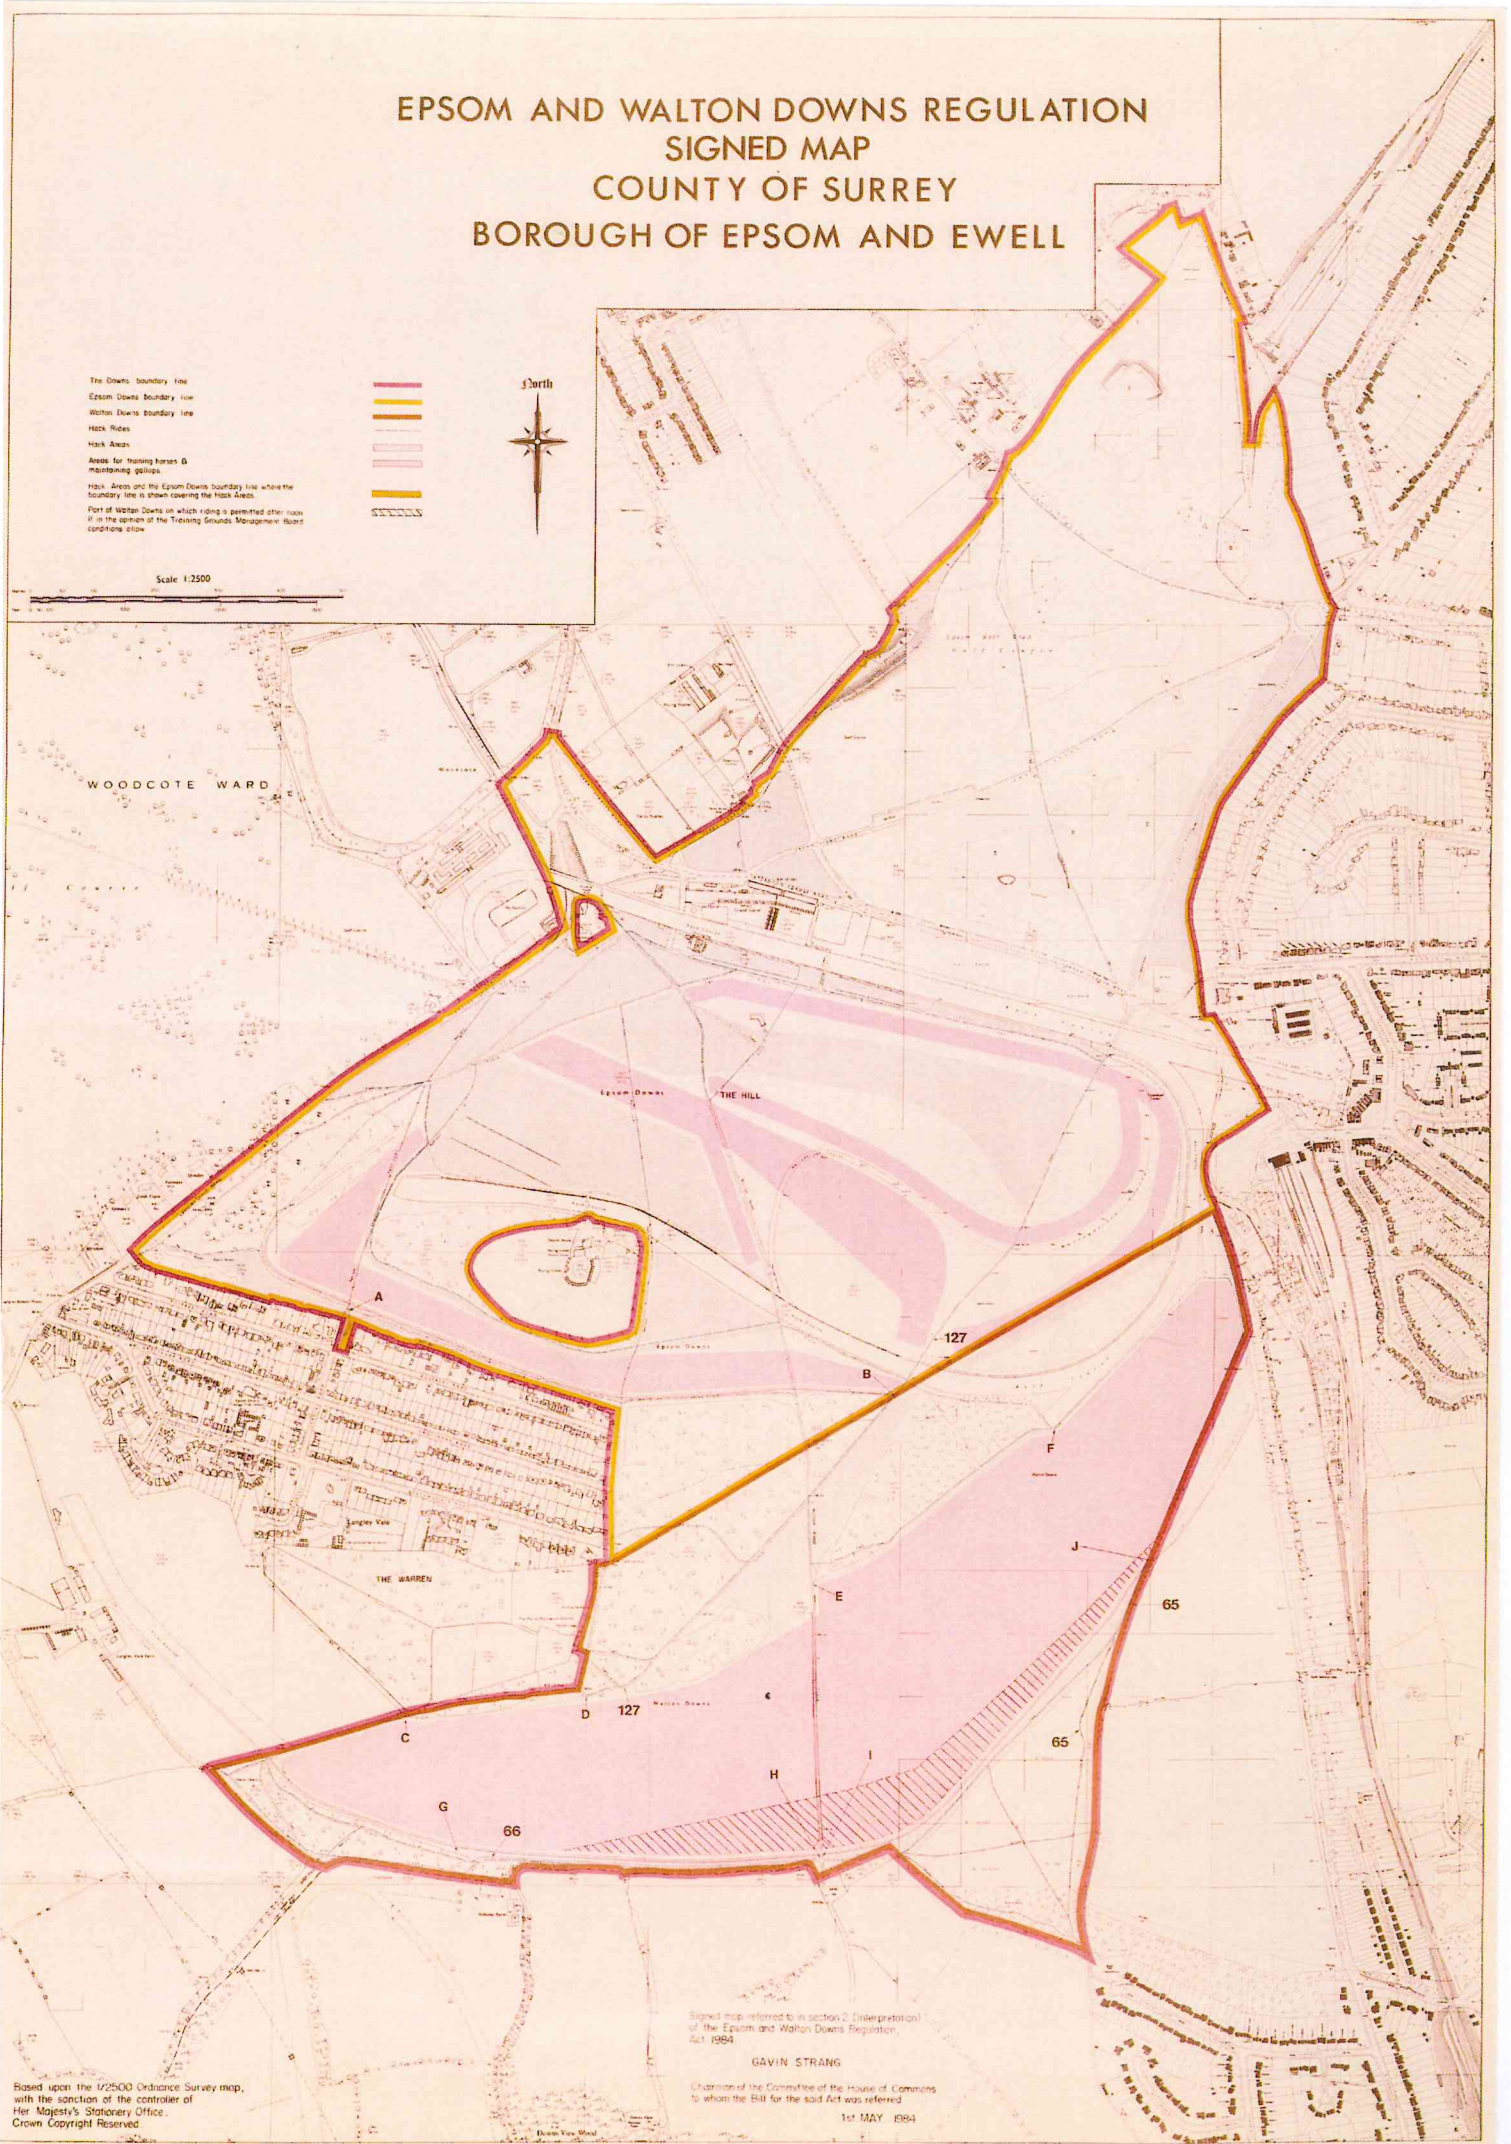

EPSOM AND WALTON DOWNS REGULATION SIGNED MAP COUNTY OF SURREY BOROUGH OF EPSOM AND EWELL

Scale 1:2500

Signed map referred to in section 2 (Interpretation) of the Epsom and Walton Downs Regulation, Act 1984

GAVIN STRANG

Chairman of the Committee of the House of Commons to whom the Bill for the said Act was referred

1st MAY 1984