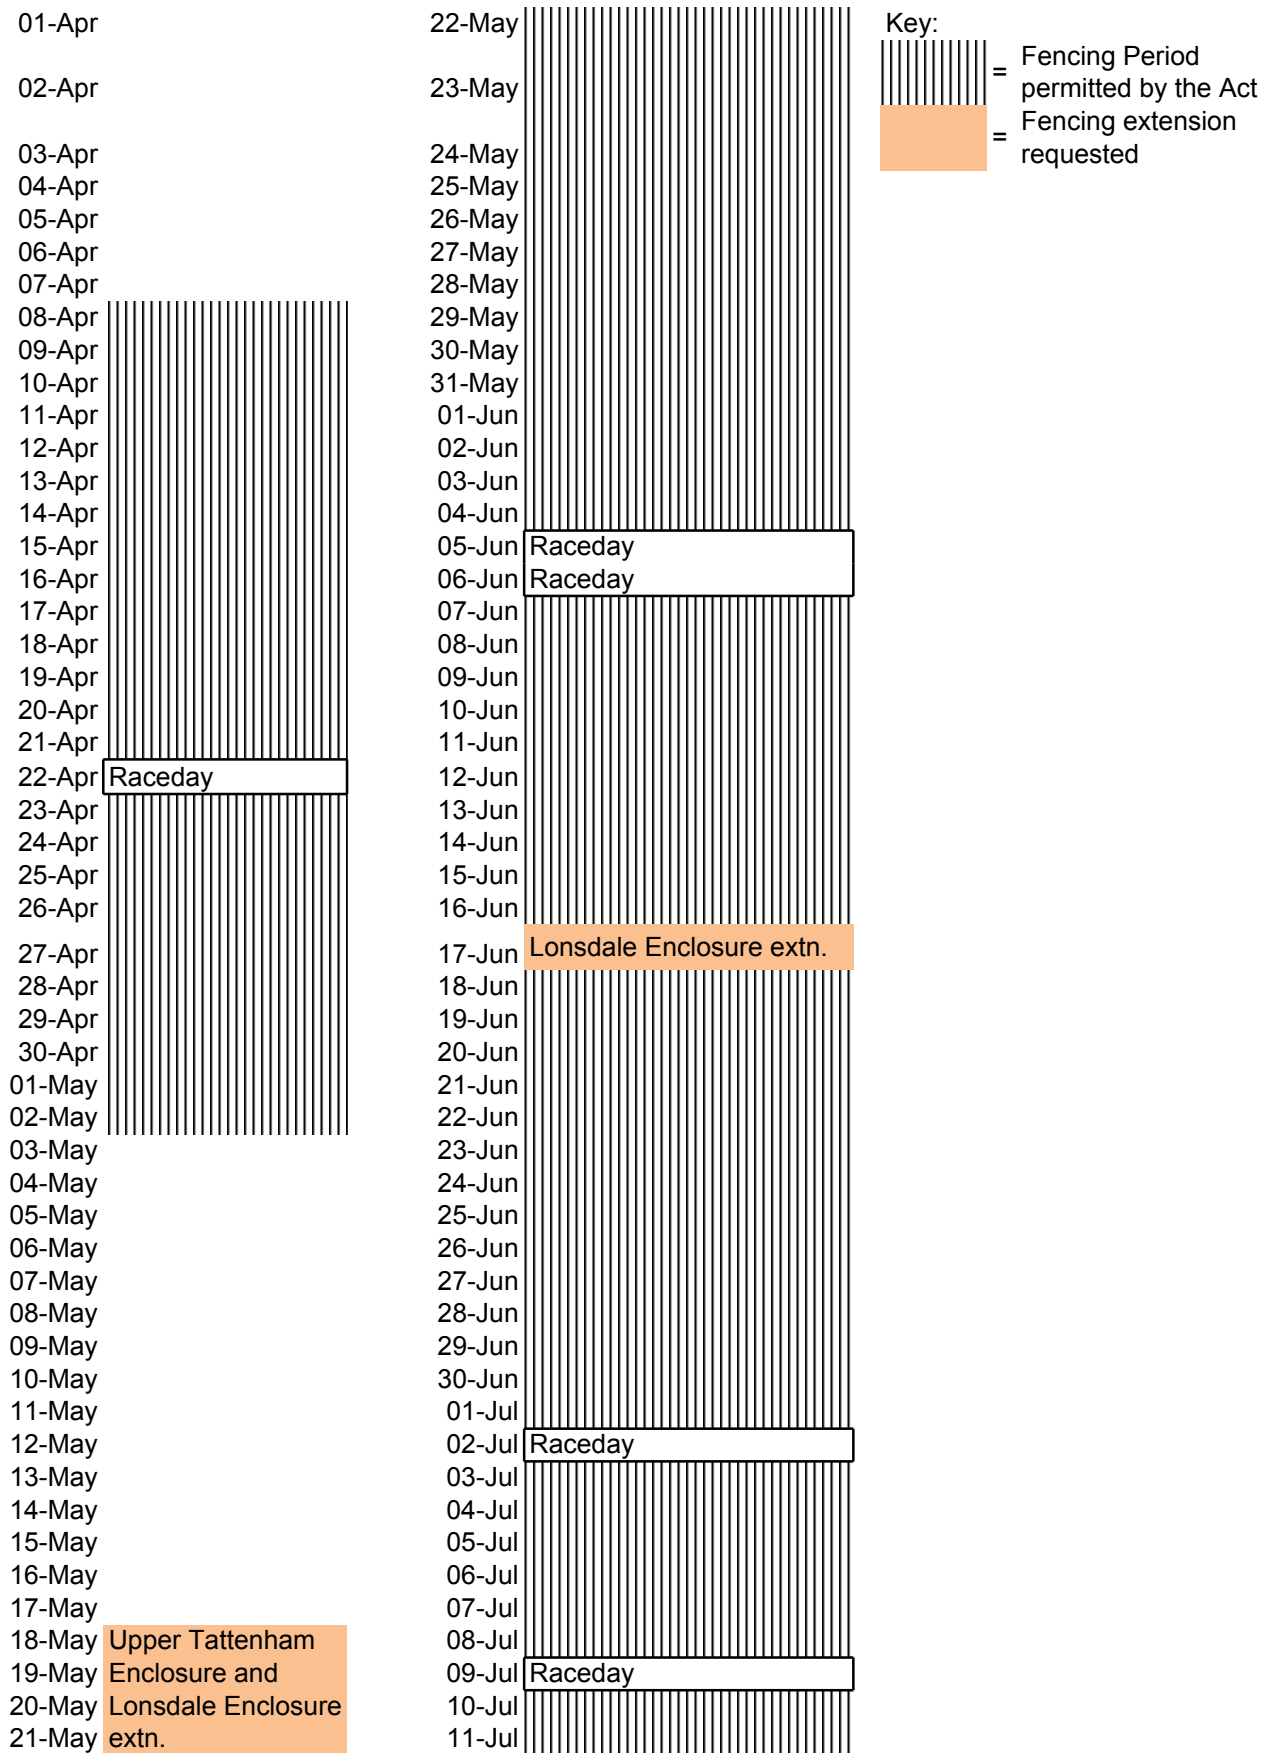

Epsom Racecourse fencing periods - 2020 race season

Key:
 = Fencing Period permitted by the Act
 = Fencing extension requested