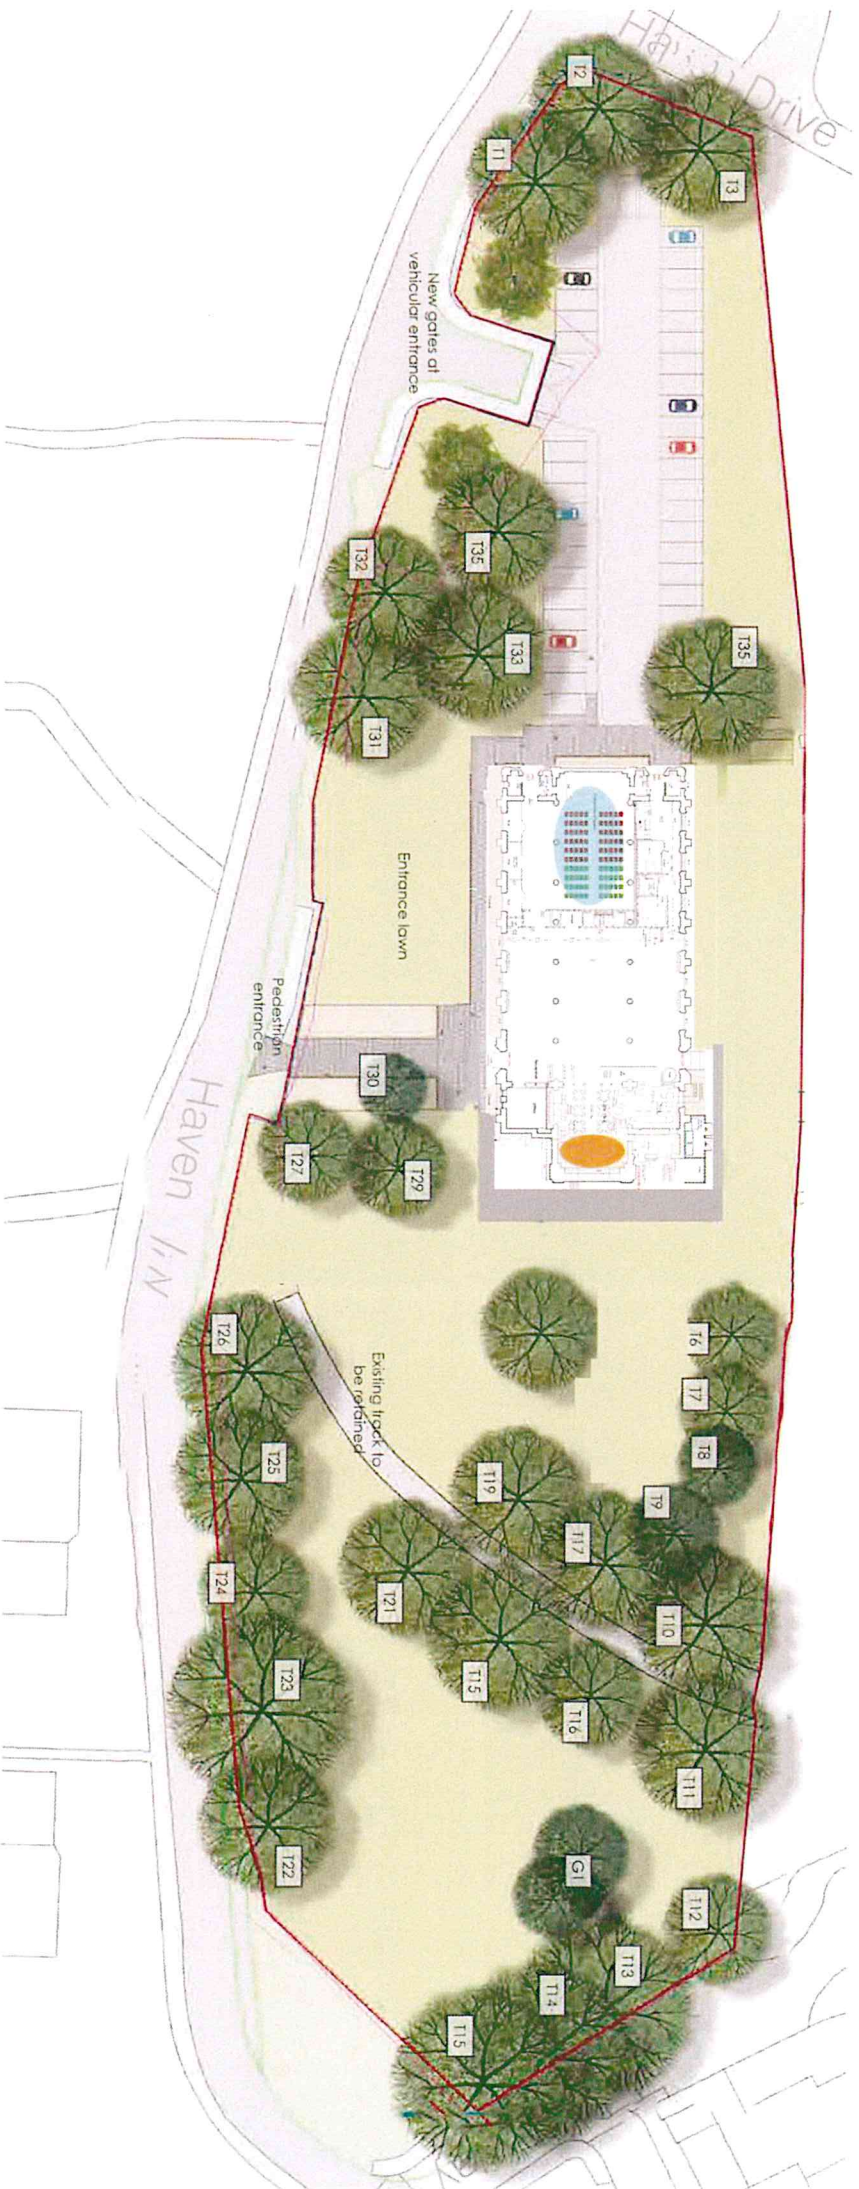

MEZZANINE

ventilation isolation room
doors to be closed floor
to be raised

GROUND FLOOR

Seating area with no fixed furniture
movable performance seating
will be set out here in linked
rows - for around 120 people
depending on configuration and
social distancing. Chairs stacked
away in seating storage
cupboards at other times.

Exhibition Atrium
No permanent fixed items.
Seven exhibition interpretation
points are on wheels and have
been designed to fit in storage
cupboard when a clear space is
required.

Three steps up to cafe
area, rise of 45cm. All
tables and chairs
movable except bench
seats as shown

- Key:**
- Highlighting equipment (planned for atrium)
 - Main performance area
 - Permanent cafe bar serving area

Red line – licensable area (all activities)

Orange oval – permanent server location for beverage item

Blue oval – primary location for licensable entertainment activities