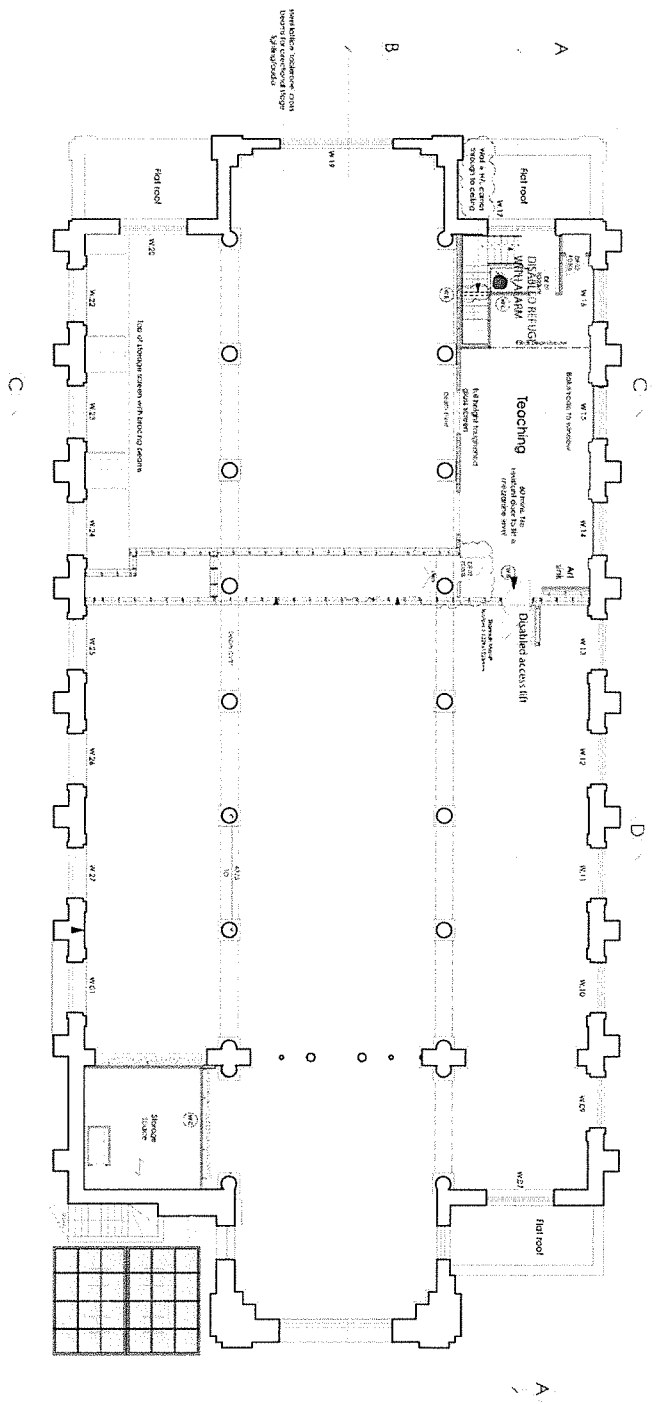

MEZZANINE

GROUND FLOOR

Exhibition Atrium
No permanent fixed items.
Seven exhibition interpretation
points are on wheels and have
been designed to fit in storage
cupboard when a clear space is
required.

Three steps up to cafe
area, rise of 45cm. All
tables and chairs
movable except bench
seats as shown

1. **Key:**
2. Highlighting equipment (planned for atrium)
   - Main performance area
   - Permanent cafe bar serving area