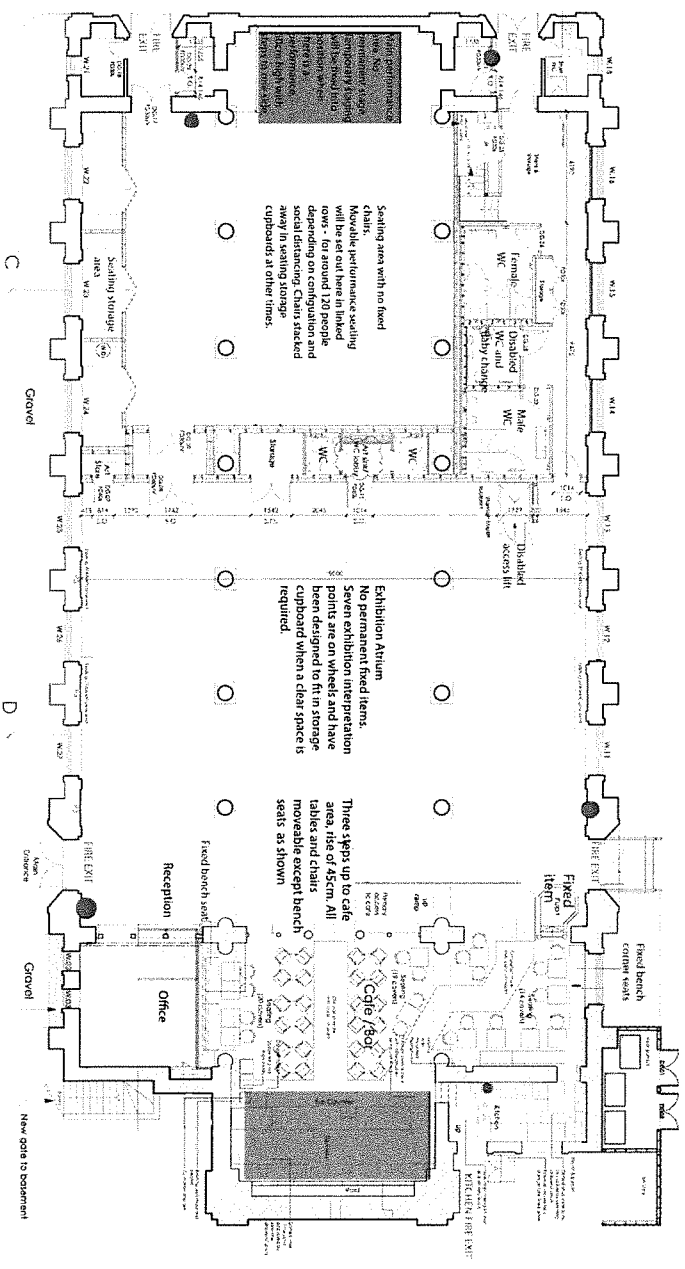

GROUND FLOOR

Exhibition Atrium
No permanent fixed items.
Seven exhibition interpretation
points are on wheels and have
been designed to fit in storage
cupboard when a clear space is
required.

Three steps up to cafe
area, rise of 45cm. All
tables and chairs
movable except bench
seats as shown

1. **Key:**
2. Highlighting equipment (planned for atrium)
   - Main performance area
   - Permanent cafe bar serving area