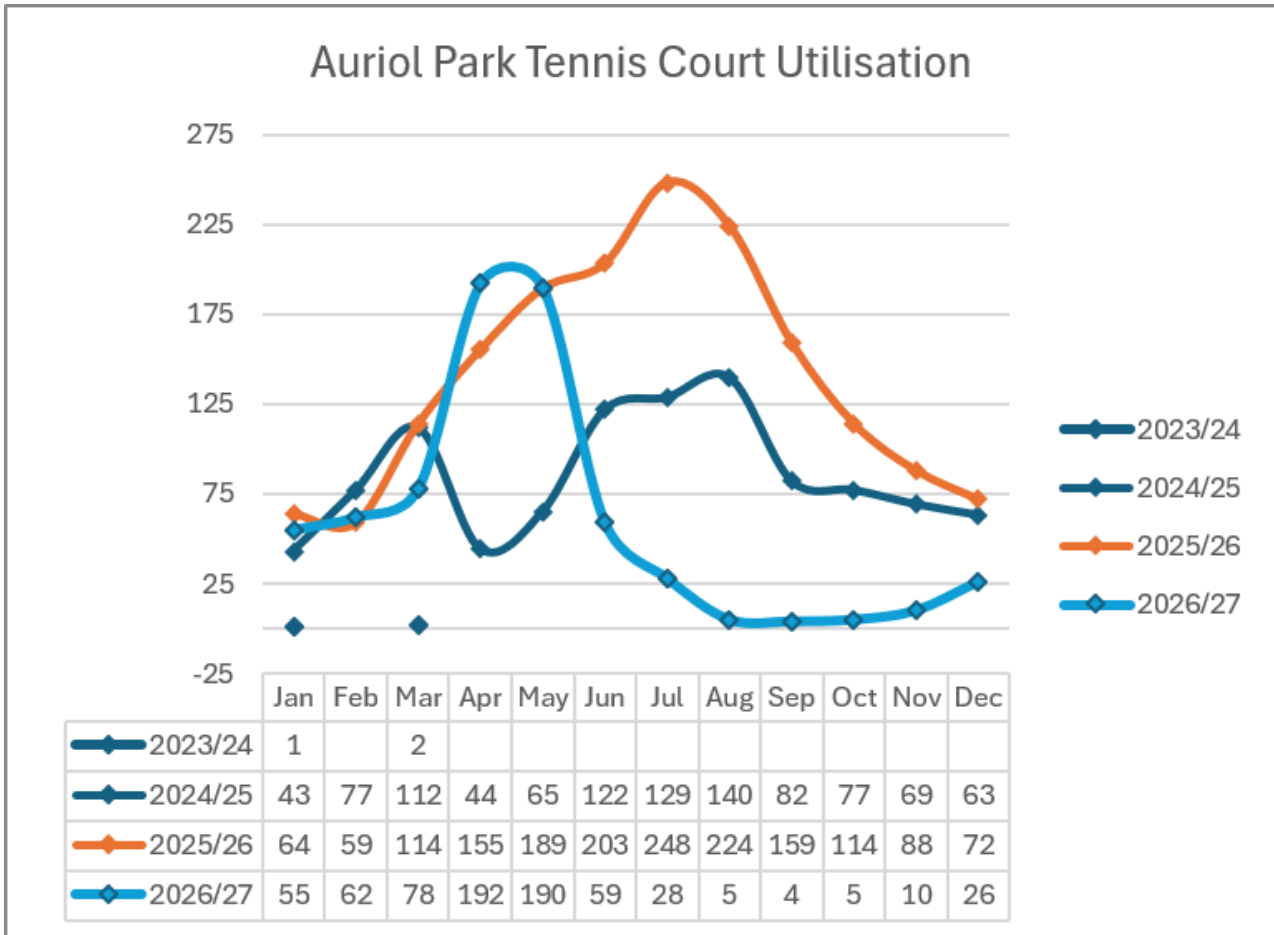

Alexandra Recreation Ground – Tennis Court Utilisation

Please note that bookings made beyond June 2026 are predominantly made by Tennis Coaching Providers.

Appendix One – Tennis Court Utilisation

Auriol Park – Tennis Court Utilisation

Please note that bookings made beyond June 2026 are predominantly made by Tennis Coaching Providers.

There was an increase in participation in April 2026 due to the unseasonably good weather.

Appendix One – Tennis Court Utilisation

Appendix One – Tennis Court Utilisation

Gibraltar Recreation Ground – Tennis Court Utilisation

Appendix One – Tennis Court Utilisation

Poole Road – Tennis Court Utilisation

There was a marked increase in participation in April and May 2026 due to the unseasonably good weather.