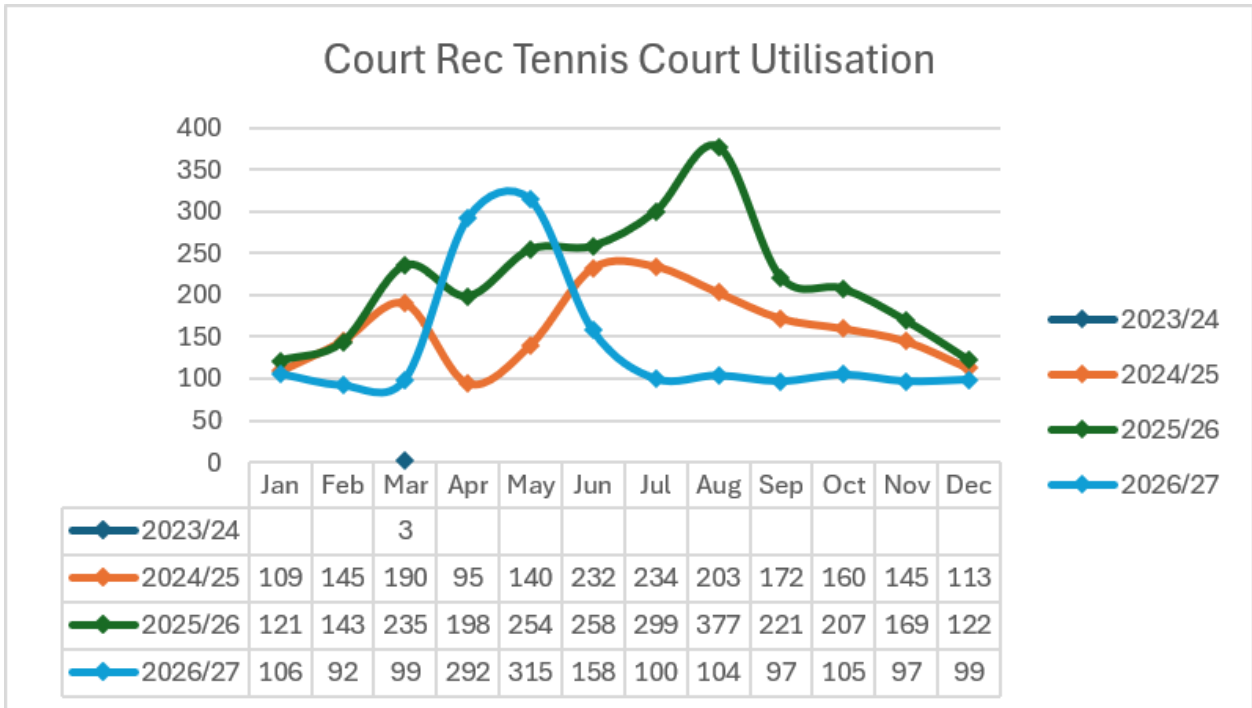

Alexandra Recreation Ground – Tennis Court Utilisation

Please note that bookings made beyond June 2026 are predominantly made by Tennis Coaching Providers.

Appendix One – Tennis Court Utilisation

Auriol Park – Tennis Court Utilisation

Please note that bookings made beyond June 2026 are predominantly made by Tennis Coaching Providers.

There was an increase in participation in April 2026 due to the unseasonably good weather.

Appendix One – Tennis Court Utilisation

Court Recreation Ground – Tennis Court Utilisation

Please note that bookings made beyond June 2026 are predominantly made by Tennis Coaching Providers.

There was a marked increase in participation in April and May 2026 due to the unseasonably good weather.

Appendix One – Tennis Court Utilisation

Gibraltar Recreation Ground – Tennis Court Utilisation

Appendix One – Tennis Court Utilisation

Poole Road – Tennis Court Utilisation

There was a marked increase in participation in April and May 2026 due to the unseasonably good weather.