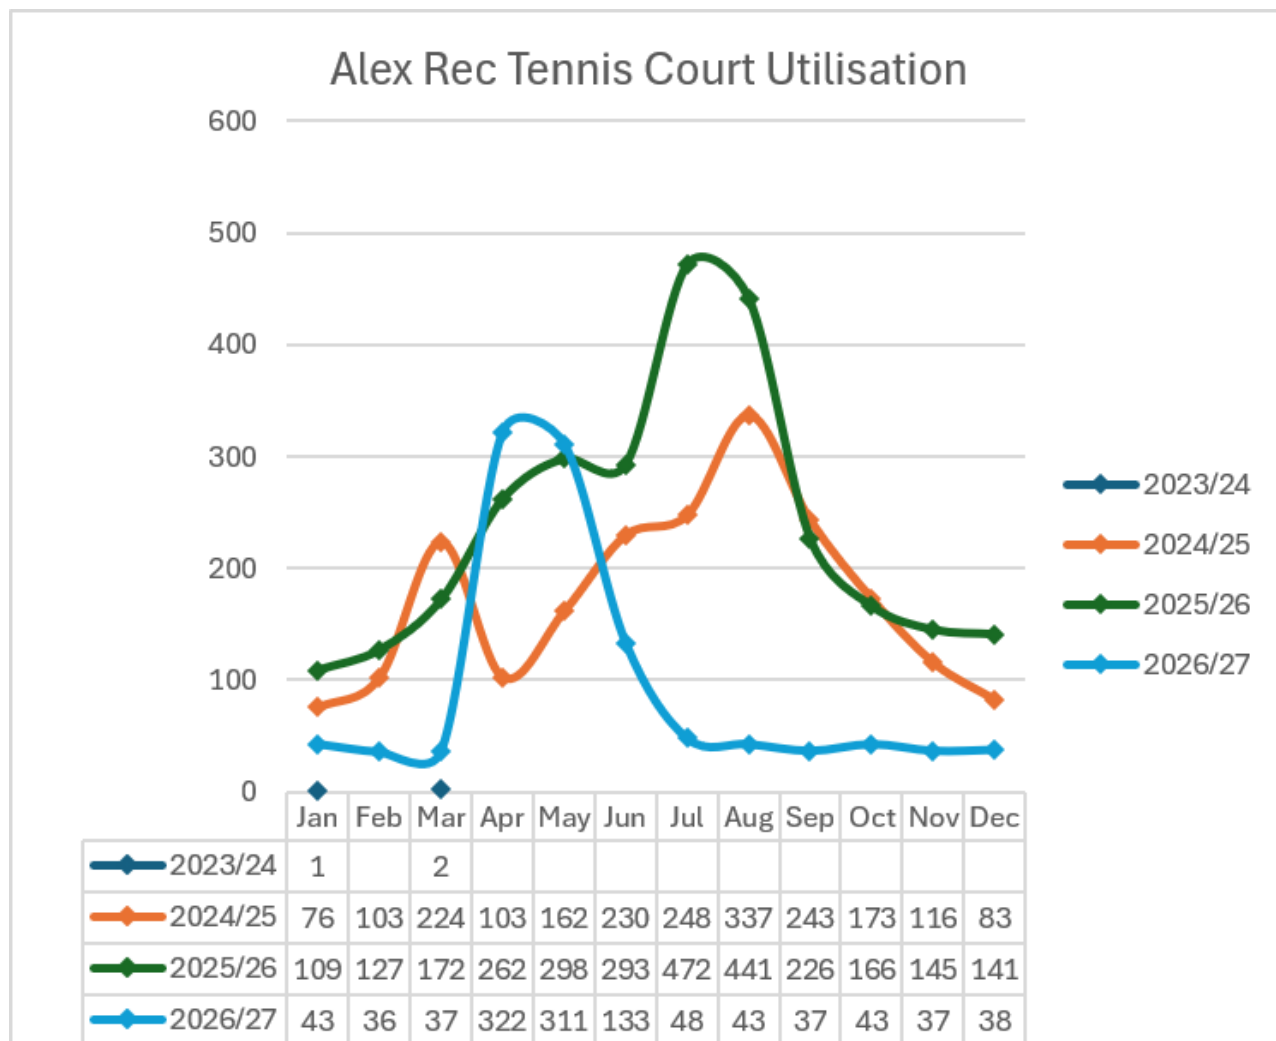

Alexandra Recreation Ground – Tennis Court Utilisation

Please note that bookings made beyond June 2026 are predominantly made by Tennis Coaching Providers.

Appendix One – Tennis Court Utilisation

Auriol Park – Tennis Court Utilisation

Please note that bookings made beyond June 2026 are predominantly made by Tennis Coaching Providers.

There was an increase in participation in April 2026 due to the unseasonably good weather.

Appendix One – Tennis Court Utilisation

Court Recreation Ground – Tennis Court Utilisation

Please note that bookings made beyond June 2026 are predominantly made by Tennis Coaching Providers.

There was a marked increase in participation in April and May 2026 due to the unseasonably good weather.

Appendix One – Tennis Court Utilisation

Gibraltar Recreation Ground – Tennis Court Utilisation

Appendix One – Tennis Court Utilisation

Poole Road – Tennis Court Utilisation

There was a marked increase in participation in April and May 2026 due to the unseasonably good weather.