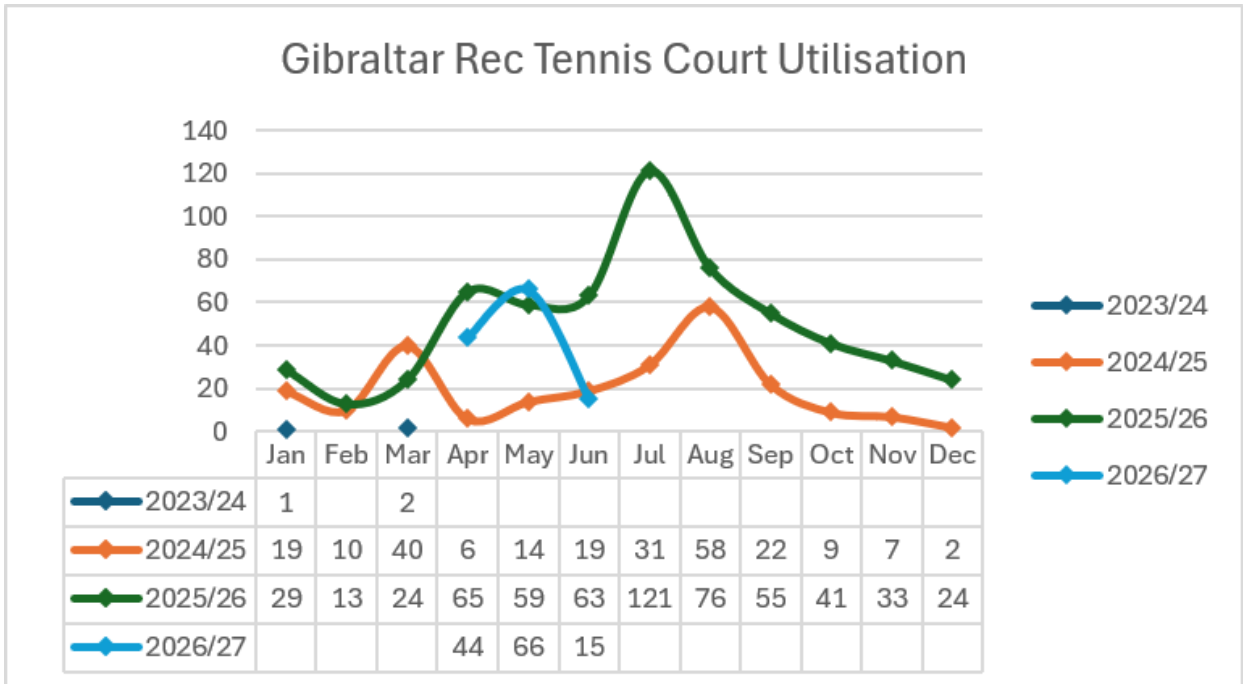

Please note that bookings made beyond June 2026 are predominantly made by Tennis Coaching Providers.

There was an increase in participation in April 2026 due to the unseasonably good weather.

Appendix One – Tennis Court Utilisation

Court Recreation Ground – Tennis Court Utilisation

Please note that bookings made beyond June 2026 are predominantly made by Tennis Coaching Providers.

There was a marked increase in participation in April and May 2026 due to the unseasonably good weather.

Appendix One – Tennis Court Utilisation

Gibraltar Recreation Ground – Tennis Court Utilisation

Appendix One – Tennis Court Utilisation

Poole Road – Tennis Court Utilisation

There was a marked increase in participation in April and May 2026 due to the unseasonably good weather.