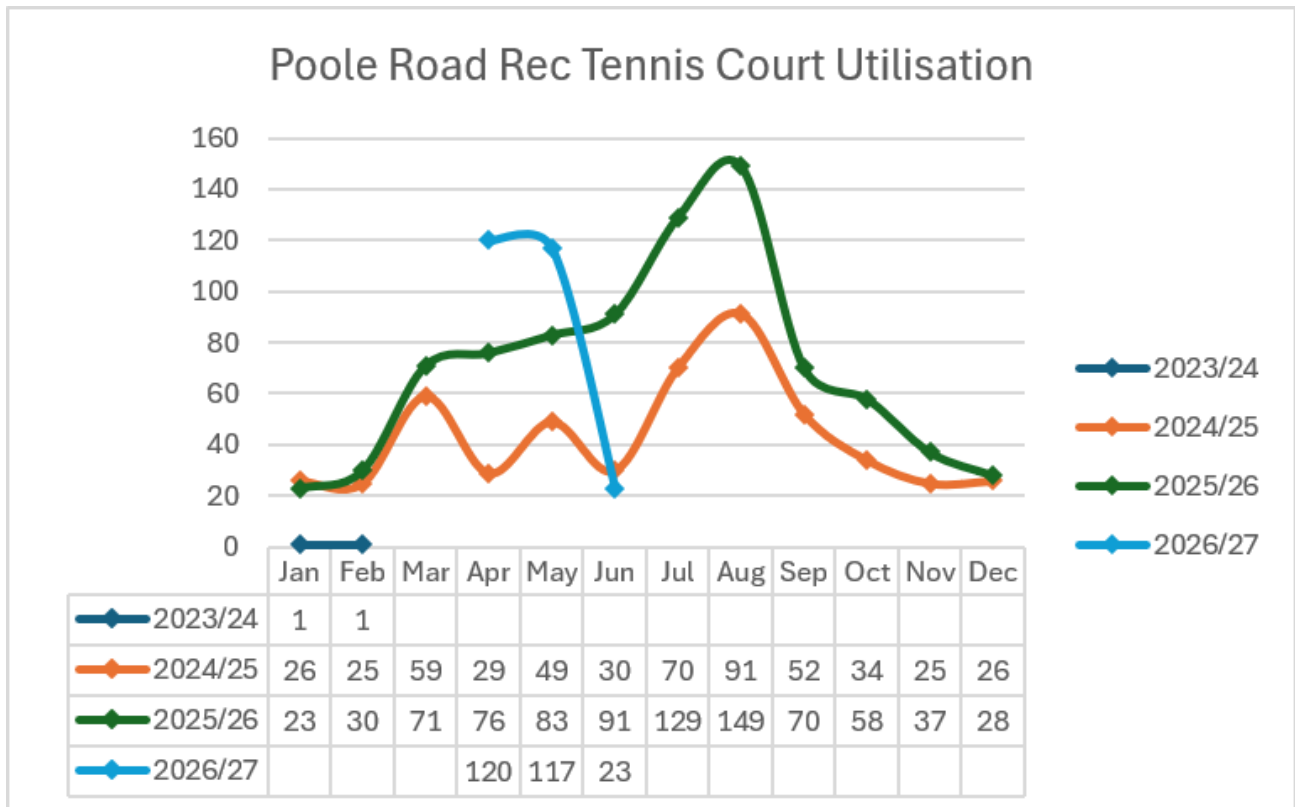

Please note that bookings made beyond June 2026 are predominantly made by Tennis Coaching Providers.

There was an increase in participation in April 2026 due to the unseasonably good weather.

Appendix One – Tennis Court Utilisation

Court Recreation Ground – Tennis Court Utilisation

Please note that bookings made beyond June 2026 are predominantly made by Tennis Coaching Providers.

There was a marked increase in participation in April and May 2026 due to the unseasonably good weather.

Appendix One – Tennis Court Utilisation

Gibraltar Recreation Ground – Tennis Court Utilisation

Appendix One – Tennis Court Utilisation

Poole Road – Tennis Court Utilisation

There was a marked increase in participation in April and May 2026 due to the unseasonably good weather.