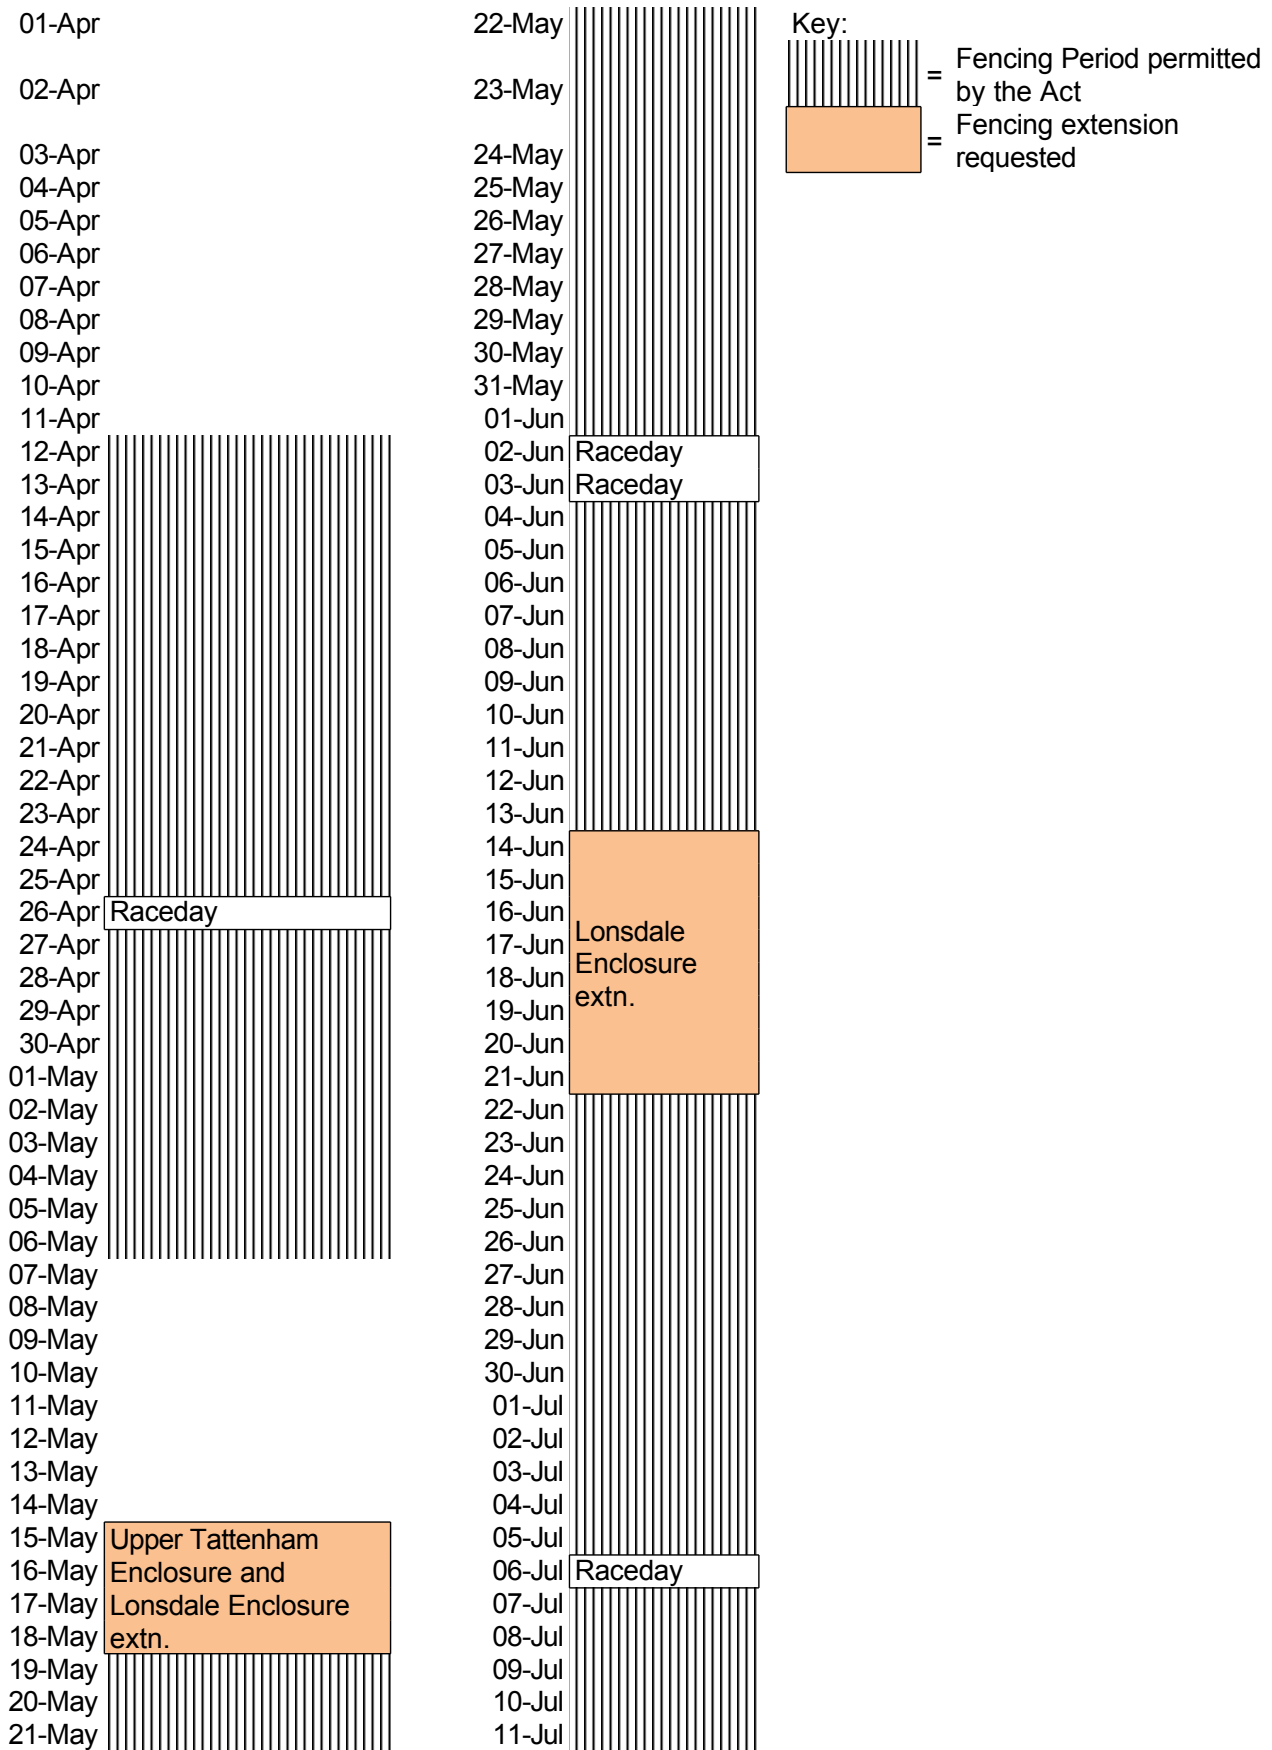

Epsom Racecourse fencing periods - 2017 race season

Key:  
 = Fencing Period permitted by the Act  
 = Fencing extension requested